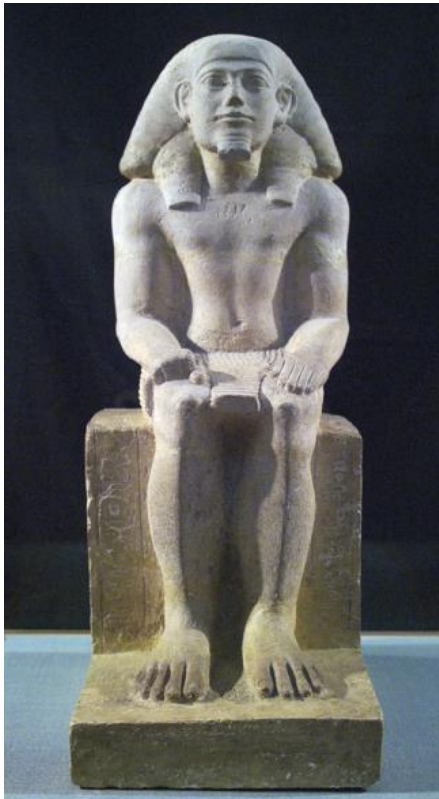

Student Image Guide

The Royal Descendant, Hetepheres | Egyptian, Early 5th Dynasty, ca. 2440 B.C., Limestone

NOTES

Nobleman Hunting on the Nile | Egyptian, Early 6th Dynasty, ca. 2400 B.C., Limestone

NOTES

Ancient Egyptian Art

WORCESTER ART MUSEUM

Statuette of Hapidefai | Egyptian, Middle Kingdom, 2060-1780 B.C., Limestone

NOTES

Statuette | Sumerian, Early Dynasty, 3000-2500 B.C., Limestone

NOTES

Ancient Egyptian Art

WORCESTER ART MUSEUM

Prince Arikankharer Slaying His Enemies | Meroitic, Beginning of 1st Century A.D., Sandstone

NOTES

Cat | Egyptian, Saite, 663-525 B.C., Bronze

NOTES

Ancient Egyptian Art

WORCESTER ART MUSEUM

Head of Mentuhotep III | Egyptian, 11th Dynasty, 2010-1998 B.C., Sandstone

NOTES

Child's Mummy Case | Egyptian, Roman Period, ca. 3rd century A.D., Cartonnage Sculpture

NOTES