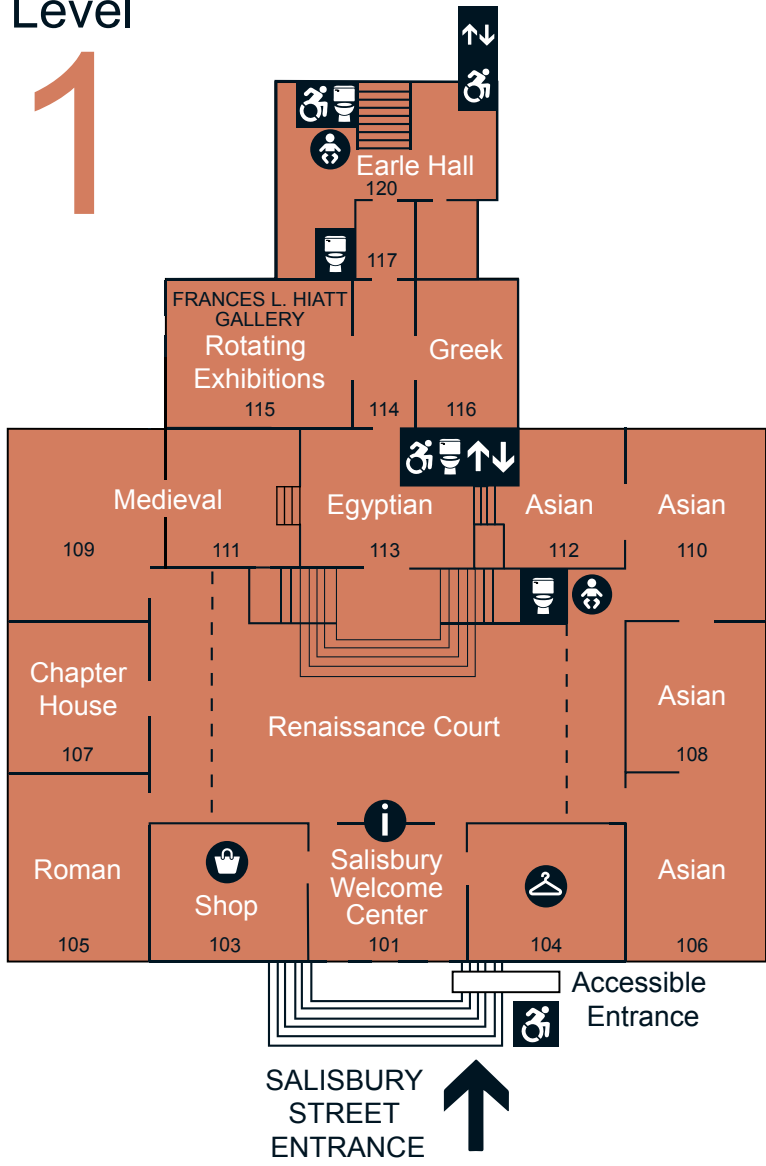

WORCESTER ART MUSEUM

Level

1

Level

3

Level

2

Level

4

HI!
MY NAME'S HELMUTT,
WAM'S MASCOT!
LOOK FOR ME AROUND
THE MUSEUM FOR
FAMILY-FRIENDLY
ACTIVITIES.

-  Access
-  Information
-  Nursing Area
-  Elevator
-  Coat Room
-  Water Fountain
-  Rest Room
-  Museum Shop
-  Baby Changing Station