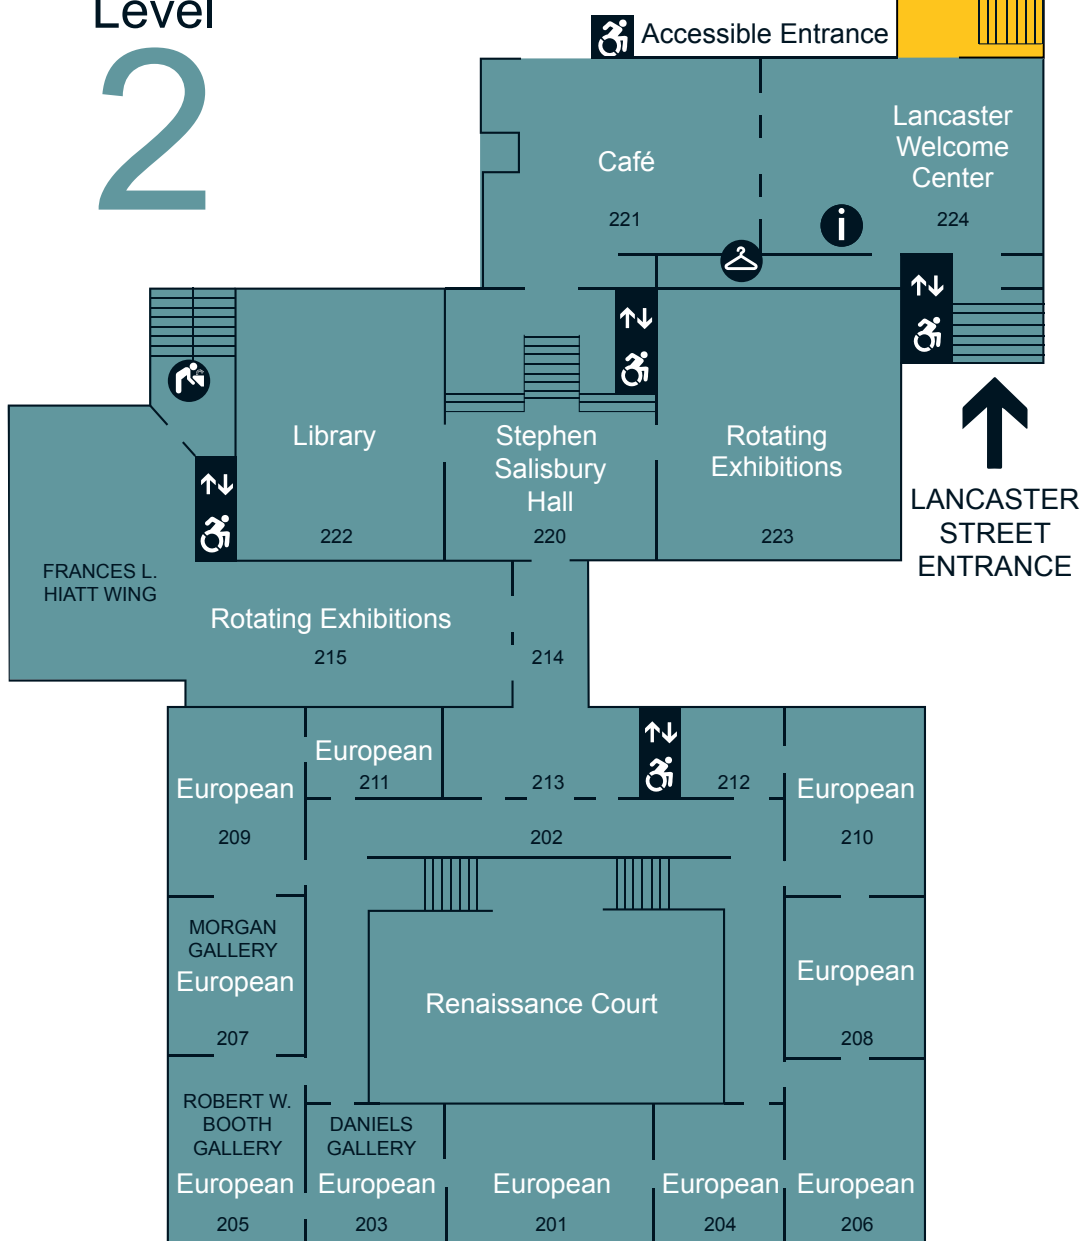

WORCESTER ART MUSEUM

Level

1

Level

3

Level

2

Level

4

HI!
MY NAME'S HELMUTT,
WAM'S MASCOT!
LOOK FOR ME AROUND
THE MUSEUM FOR
FAMILY-FRIENDLY
ACTIVITIES.

-  Access
-  Information
-  Nursing Area
-  Elevator
-  Coat Room
-  Water Fountain
-  Rest Room
-  Museum Shop
-  Baby Changing Station