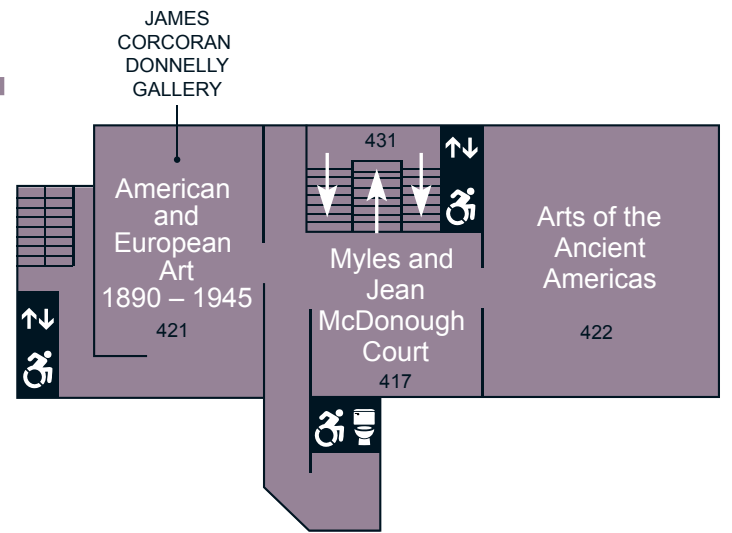

WORCESTER ART MUSEUM

Level

1

Level

3

Level

2

Level

4

HI!
MY NAME'S HELMUTT,
WAM'S MASCOT!
LOOK FOR ME AROUND
THE MUSEUM FOR
FAMILY-FRIENDLY
ACTIVITIES.

-  Access
-  Information
-  Nursing Area
-  Elevator
-  Coat Room
-  Water Fountain
-  Rest Room
-  Museum Shop
-  Baby Changing Station