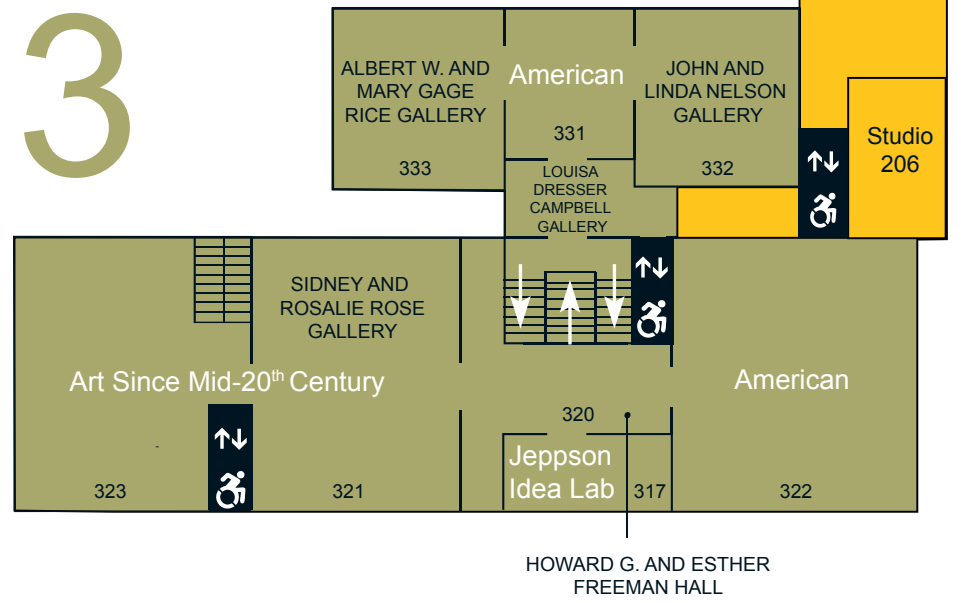

WORCESTER ART MUSEUM

Level

1

Level

3

Level

2

Level

4

HI!
MY NAME'S HELMUTT,
WAM'S MASCOT!
LOOK FOR ME AROUND
THE MUSEUM FOR
FAMILY-FRIENDLY
ACTIVITIES.

-  Access
-  Information
-  Nursing Area
-  Elevator
-  Coat Room
-  Water Fountain
-  Rest Room
-  Museum Shop
-  Baby Changing Station