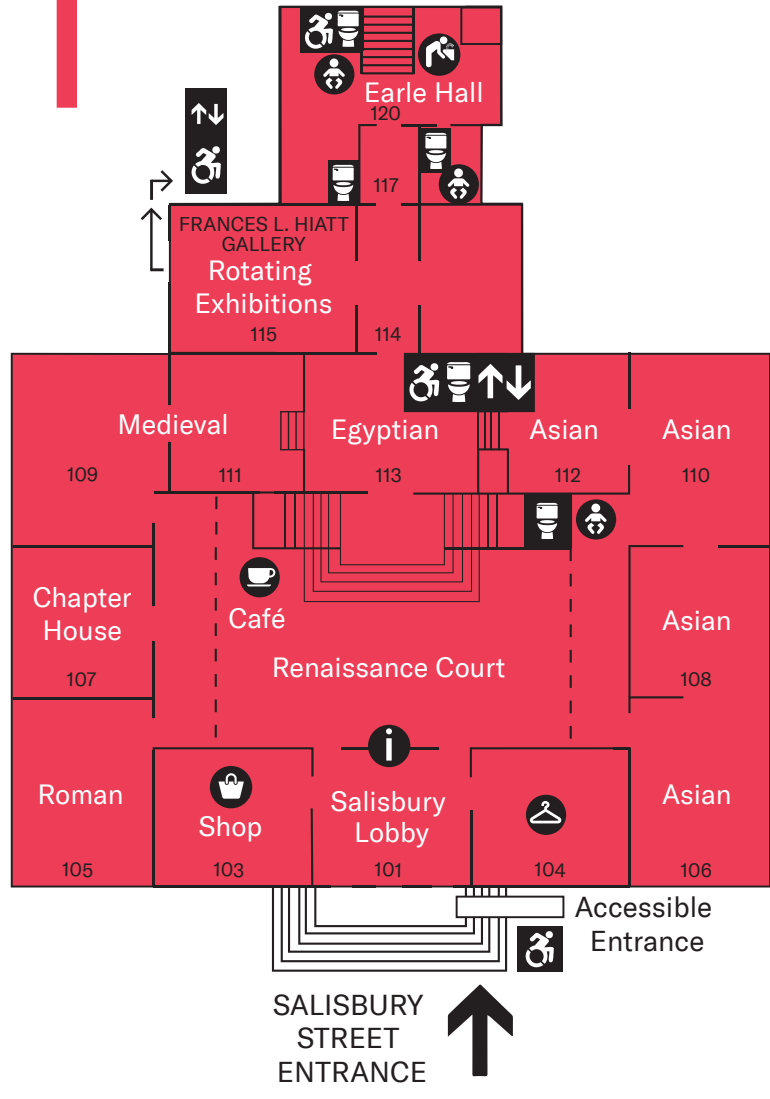

Level

1

Level

3

STODDARD GARDEN COURT

Level

2

Level

4

Hi! MY NAME'S HELMUTT, WAM'S MASCOT! LOOK FOR ME AROUND THE MUSEUM FOR FAMILY-FRIENDLY ACTIVITIES.

- Access
- Information
- Nursing Area
- Elevator
- Coat Room
- Water Fountain
- Rest Room
- Museum Shop
- Baby Changing Station