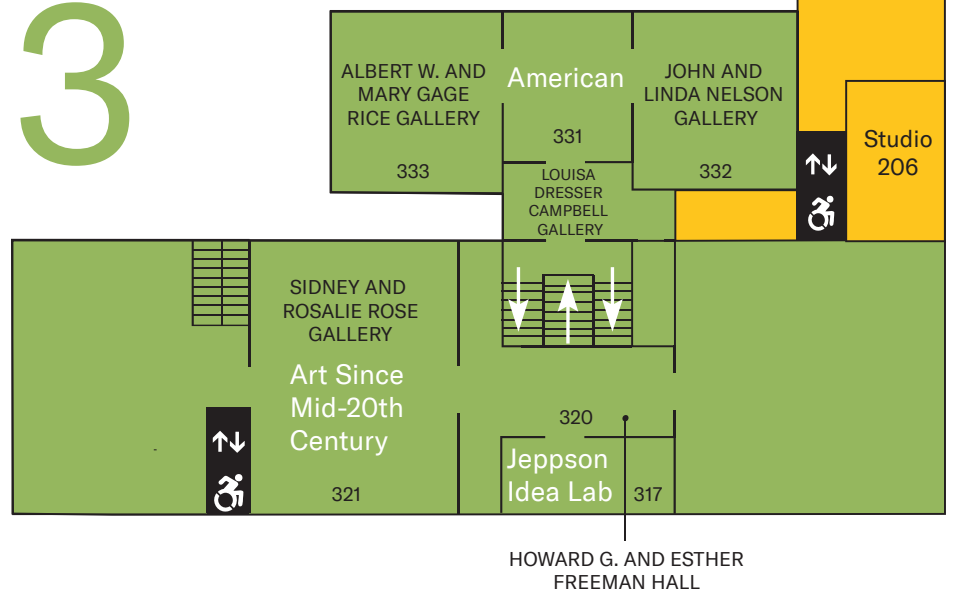

Level

1

Level

3

STODDARD GARDEN COURT

Level

2

Level

4

Hi! MY NAME'S HELMUTT, WAM'S MASCOT! LOOK FOR ME AROUND THE MUSEUM FOR FAMILY-FRIENDLY ACTIVITIES.

- Access
- Information
- Nursing Area
- Elevator
- Coat Room
- Water Fountain
- Rest Room
- Museum Shop
- Baby Changing Station