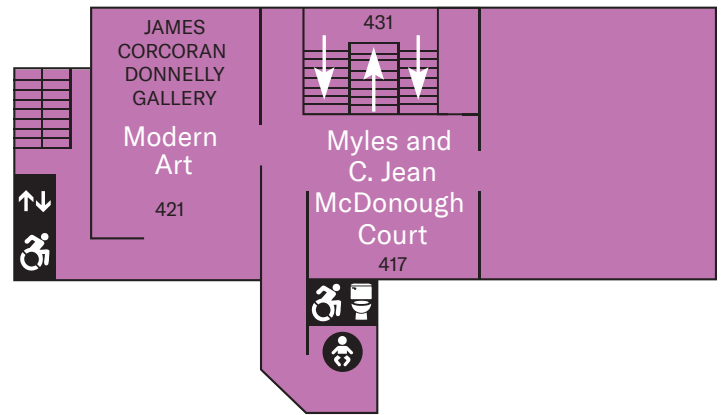

Level

1

Level

3

STODDARD GARDEN COURT

Level

2

Level

4

Hi! MY NAME'S HELMUTT, WAM'S MASCOT! LOOK FOR ME AROUND THE MUSEUM FOR FAMILY-FRIENDLY ACTIVITIES.

- Access
- Information
- Nursing Area
- Elevator
- Coat Room
- Water Fountain
- Rest Room
- Museum Shop
- Baby Changing Station