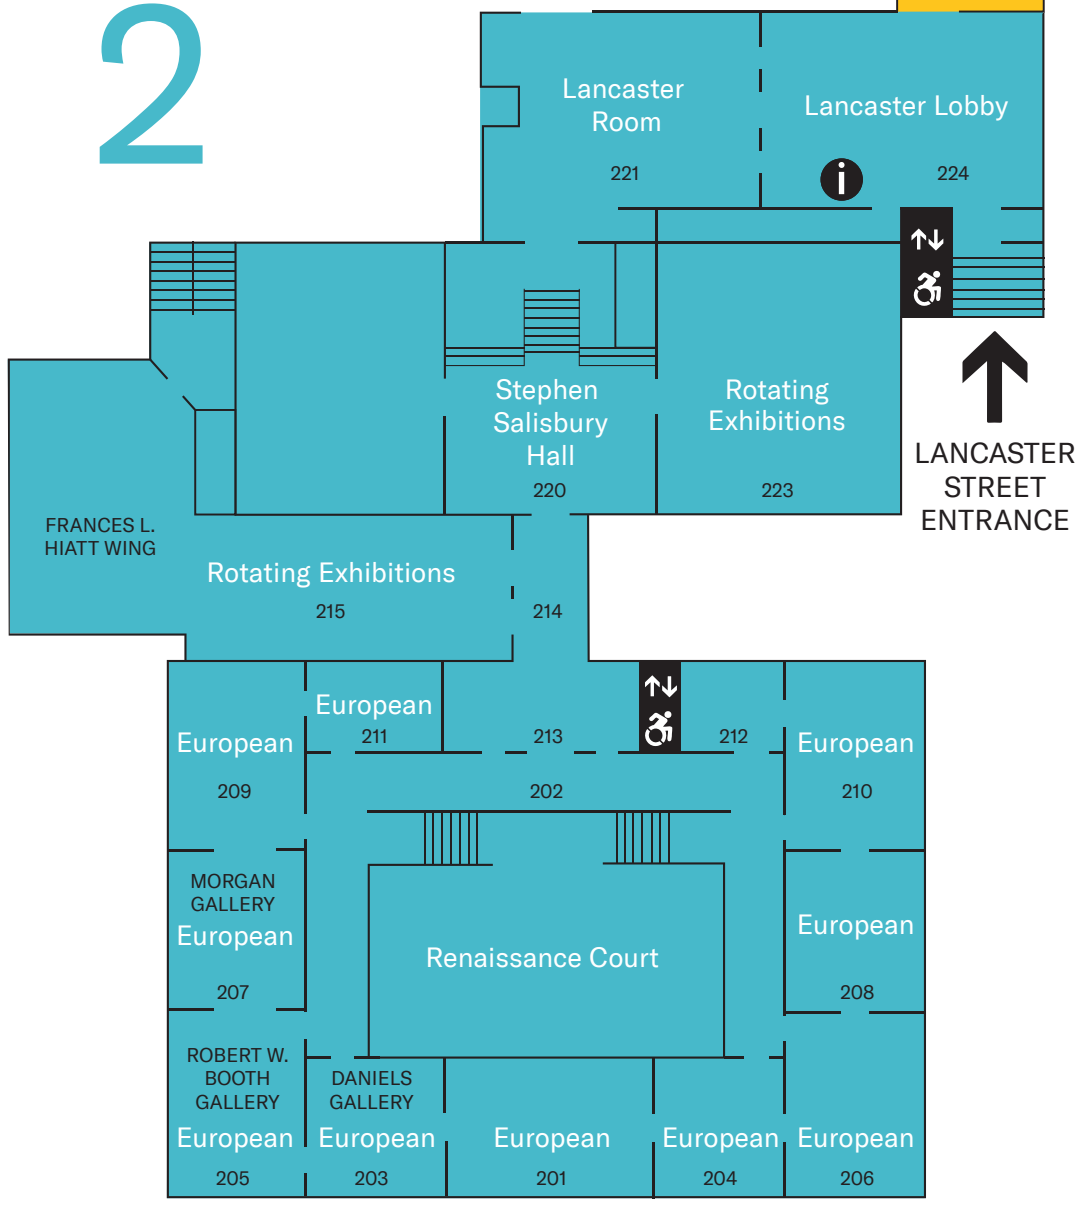

Level

1

Level

3

STODDARD GARDEN COURT

Level

2

Level

4

Hi! MY NAME'S HELMUTT, WAM'S MASCOT! LOOK FOR ME AROUND THE MUSEUM FOR FAMILY-FRIENDLY ACTIVITIES.

- Access
- Information
- Nursing Area
- Elevator
- Coat Room
- Water Fountain
- Rest Room
- Museum Shop
- Baby Changing Station