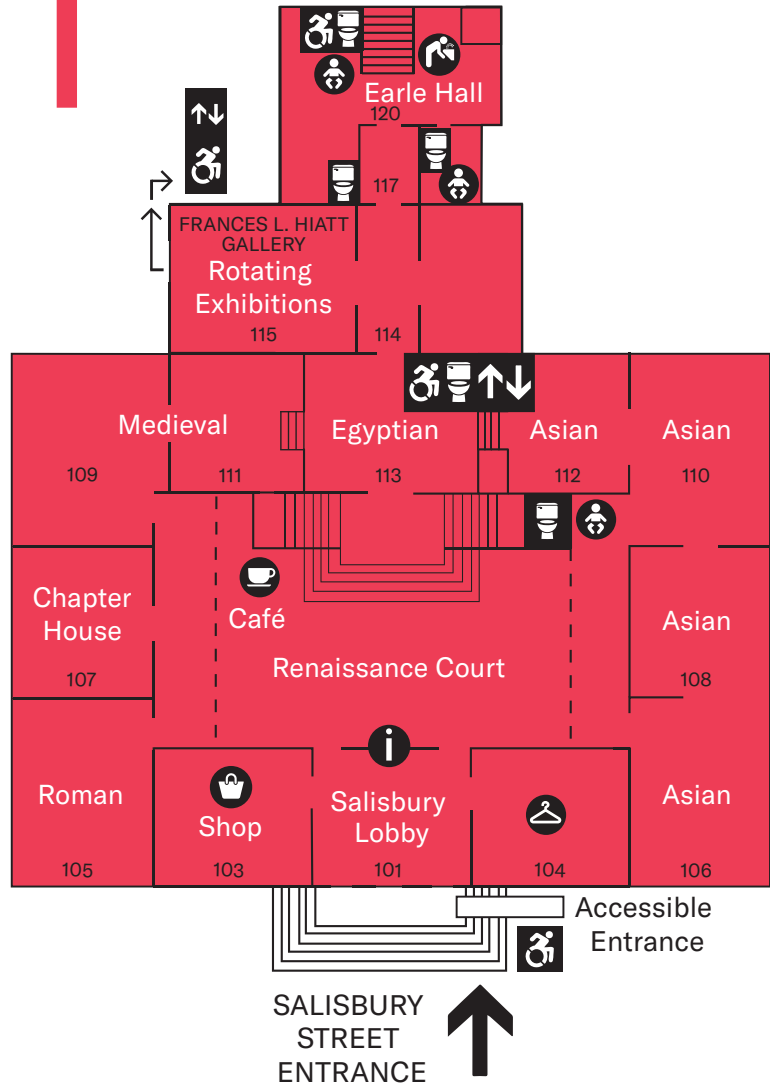

Level

1

Level

3

STODDARD GARDEN COURT

Level

2

Level

4

Hi! My name's Helmutt, WAM's mascot! Look for me around the museum for family-friendly activities.

- Access
- Information
- Nursing Area
- Elevator
- Coat Room
- Water Fountain
- Rest Room
- Museum Shop
- Baby Changing Station