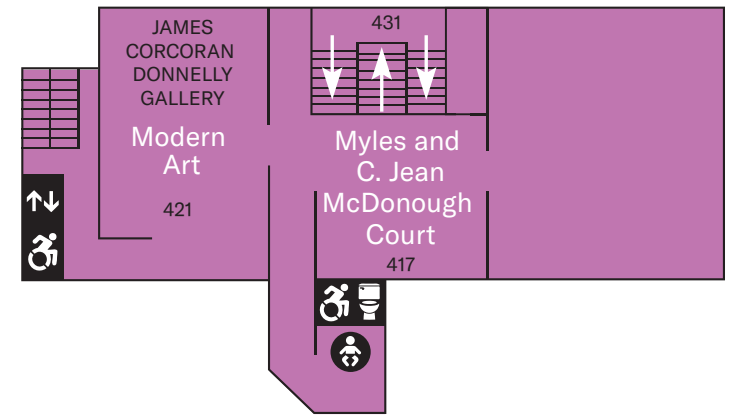

Level

1

Level

3

STODDARD GARDEN COURT

Level

2

Level

4

Hi! My name's Helmutt, WAM's mascot! Look for me around the museum for family-friendly activities.

- Access
- Information
- Nursing Area
- Elevator
- Coat Room
- Water Fountain
- Rest Room
- Museum Shop
- Baby Changing Station