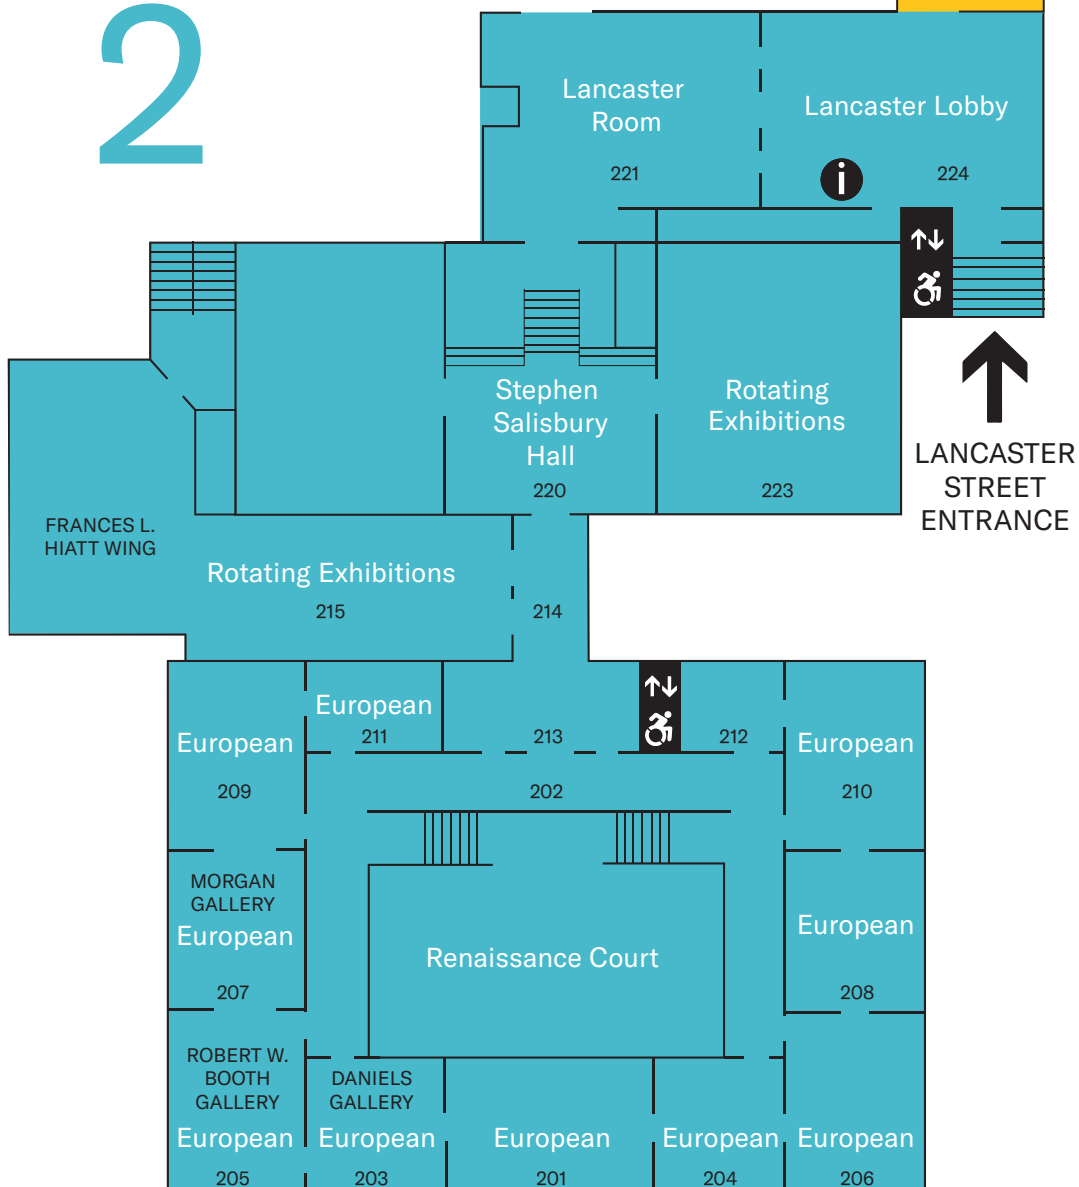

Level

1

Level

3

STODDARD GARDEN COURT

Level

2

Level

4

Hi! My name's Helmutt, WAM's mascot! Look for me around the museum for family-friendly activities.

- Access
- Information
- Nursing Area
- Elevator
- Coat Room
- Water Fountain
- Rest Room
- Museum Shop
- Baby Changing Station