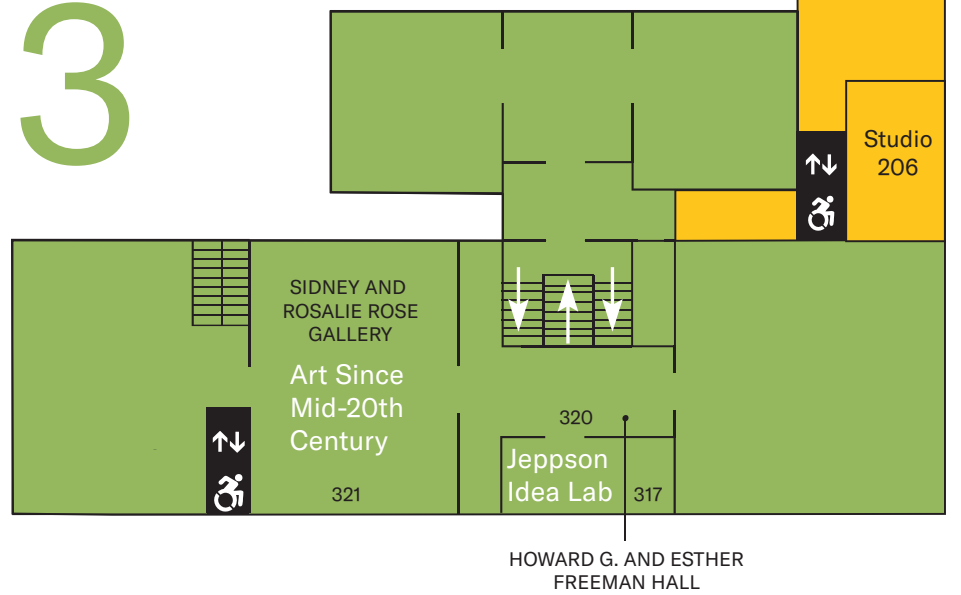

Level

1

Level

3

STODDARD GARDEN COURT

Level

2

Level

4

Hi! My name's Helmutt, WAM's mascot! Look for me around the museum for family-friendly activities.

- Access
- Information
- Nursing Area
- Elevator
- Coat Room
- Water Fountain
- Rest Room
- Museum Shop
- Baby Changing Station